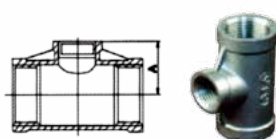

## PIPE FITTINGS 316/304 150PSI

Tee No.1

Reducing tee No.2

90 Elbow FF No.3

90 Street Elbow FW No.4

45 Elbow FF No.5

Socket manded No.6

Couping O.D. Machined No.7\8

Cross No.10

Unions Conical F/F No.11

Unions conical M/F No.12

Unions Cone M/F No.13

Hexagon nipple No.14

Reducing Hexagon Nipple No.15

Hexagon Bushing No.16

Reducing socket banded No.17