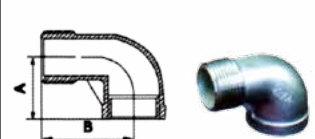

## PIPE FITTINGS 316/304 150PSI

Tee No.1

Reducing tee No.2

90 Elbow FF No.3

90 Street Elbow FW No.4

45 Elbow FF No.5

Socket manded No.6

Couping O.D. Machined No.7\8

Cross No.10

Unions Conical F/F No.11

Unions conical M/F No.12

Unions Cone M/F No.13

Hexagon nipple No.14

Reducing Hexagon Nipple No.15

Hexagon Bushing No.16

Reducing socket banded No.17