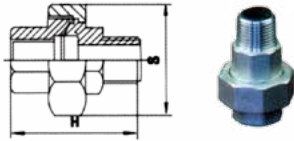

## PIPE FITTINGS 316/304 150PSI

Tee No.1

Reducing tee No.2

90 Elbow FF No.3

90 Street Elbow FW No.4

45 Elbow FF No.5

Socket manded No.6

Couping O.D. Machined No.7\8

Cross No.10

Unions Conical F/F No.11

Unions conical M/F No.12

Unions Cone M/F No.13

Hexagon nipple No.14

Reducing Hexagon Nipple No.15

Hexagon Bushing No.16

Reducing socket banded No.17