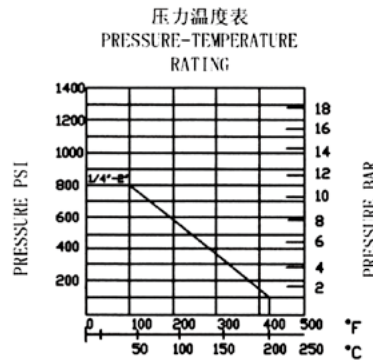

VT-Y

Full Bore Investment Casting Y-Filter

- ⊙ Investment Castings for Body
- ⊙ Internal entry blow-out proof stem
- ⊙ Pressure Rating: 800PSI
- ⊙ Threaded Ends: ASME B2.1, BS21, DIN259
- ⊙ Material: CF8M, CF8, WCB

ITFM	PART	MATERIAL	QTY
1	Body	CF8M/CF8	1
2	Screen	CFRM/CF8	1
3	Joint Gasket	PTFF	1
4	Bonnet	CF8M/CF8	1

DIMENSIONS

SIZE	D	L	H	W	d1	A	WEIGHT(Kgs)
1/4	10	64	35	2	0.5	1	0.20
3/8	12	64	35	2	0.5	1	0.17
1/2	IS	64	36	2	0.5	1	0.20
3/4	20	80	45	2	0.5	1	0.35
1	25	90	55	2	0.5	1	0.60
1-1/4	32	105	58	2	1	1	0.75
1-1/2	40	118	67	2	1	1	1.15
2	50	140	80	2	1	1	1.70