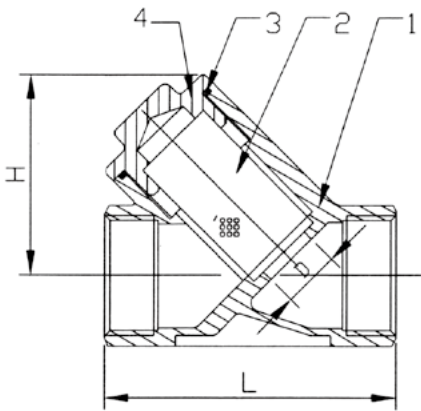

VT-Y

Full Bore Investment Casting Y-Filter

- ⊙ Investment Castings for Body
- ⊙ Internal entry blow-out proof stem
- ⊙ Pressure Rating: 800PSI
- ⊙ Threaded Ends: ASME B2.1, BS21, DIN259
- ⊙ Material: CF8M, CF8, WCB

ITFM	PART	MATERIAL	QTY
1	Body	CF8M/CF8	1
2	Screen	CFRM/CF8	1
3	Joint Gasket	PTFF	1
4	Bonnet	CF8M/CF8	1

DIMENSIONS

SIZE	D	L	H	W	d1	A	WEIGHT(Kgs)
1/4	10	64	35	2	0.5	1	0.20
3/8	12	64	35	2	0.5	1	0.17
1/2	IS	64	36	2	0.5	1	0.20
3/4	20	80	45	2	0.5	1	0.35
1	25	90	55	2	0.5	1	0.60
1-1/4	32	105	58	2	1	1	0.75
1-1/2	40	118	67	2	1	1	1.15
2	50	140	80	2	1	1	1.70