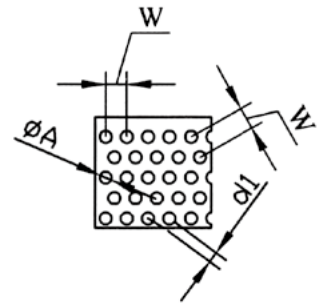

VT-Y

Full Bore Investment Casting Y-Filter

- ⊙ Investment Castings for Body
- ⊙ Internal entry blow-out proof stem
- ⊙ Pressure Rating: 800PSI
- ⊙ Threaded Ends: ASME B2.1, BS21, DIN259
- ⊙ Material: CF8M, CF8, WCB

ITFM	PART	MATERIAL	QTY
1	Body	CF8M/CF8	1
2	Screen	CFRM/CF8	1
3	Joint Gasket	PTFF	1
4	Bonnet	CF8M/CF8	1

DIMENSIONS

SIZE	D	L	H	W	d1	A	WEIGHT(Kgs)
1/4	10	64	35	2	0.5	1	0.20
3/8	12	64	35	2	0.5	1	0.17
1/2	IS	64	36	2	0.5	1	0.20
3/4	20	80	45	2	0.5	1	0.35
1	25	90	55	2	0.5	1	0.60
1-1/4	32	105	58	2	1	1	0.75
1-1/2	40	118	67	2	1	1	1.15
2	50	140	80	2	1	1	1.70